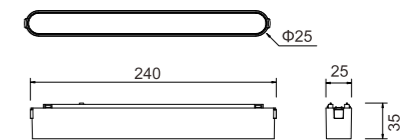

Dimensions (mm)

L240xW25xH35mm (12W)