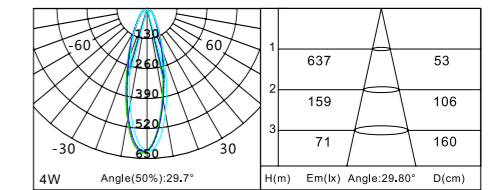

Photometric

4W 30° 3000K