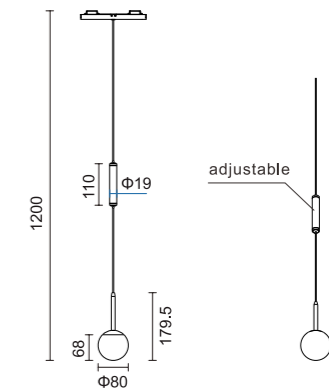

Dimensions (mm)