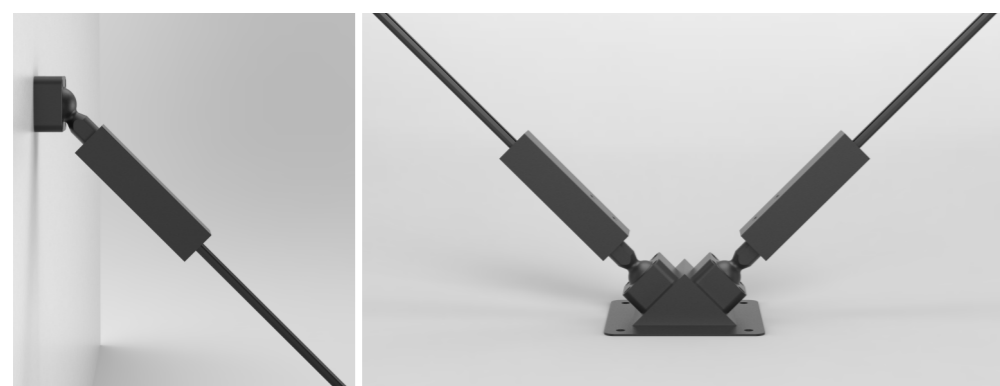

For more product details, please consult the sales team.

Installation

Clip & Play

Multi-direction

Flexible installation and connection with adjustable angles. Each line can be cut as needed and light modules easy to replace. It can be fit with LED strip on the back to enhance the atmosphere.