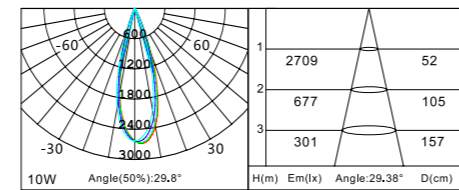

Photometric

10W 24° 3000K