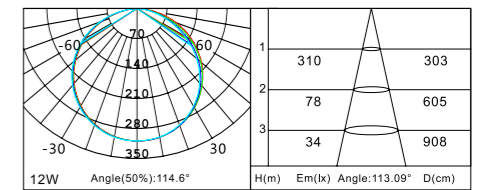

Photometric

12W 110° 4000K

R-22A80312

CITIZEN

W B GL

General Informarion

Optics	36°
System Power (Watt)	12W
Lumen(lm)	100 lm/W
Driver Parameters	DC48V

Technical Details