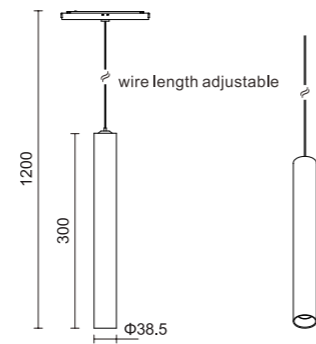

Dimensions (mm)