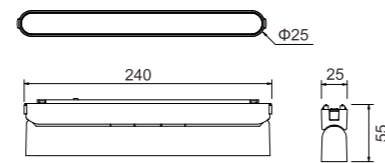

Dimensions (mm)

L240xW25xH55mm (12W)