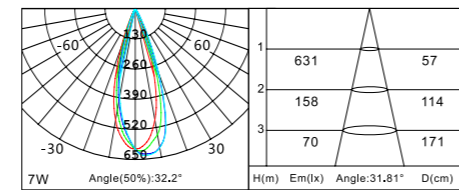

For more product details, please consult the sales team.

Photometric

7W 36° 3000K

Photometric

4W 30° 3000K

R-22D82206-12

CITIZEN

W B GL