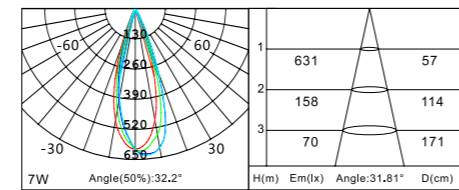

Dimensions (mm)

Accessories

R-25R5506-2 二线轨道 2-wire track
R-25R5506-4 四线轨道 4-wire track

R-25C2-IC R-25C2-L90 R-25C4-CC Optical 可选配件

Photometric

7W 36° 3000K

Accessories

R-25R5506-2 二线轨道 2-wire track
R-25R5506-4 四线轨道 4-wire track