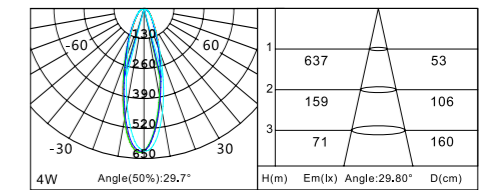

Dimensions (mm)

L200xΦ80xH149mm (12W)

Accessories

R-25R5506-2 二线轨道 2-wire track
R-25R5506-4 四线轨道 4-wire track

R-25C2-IC R-25C2-L90 R-25C4-CC

Photometric

4W 30° 3000K

For more product details, please consult the sales team.