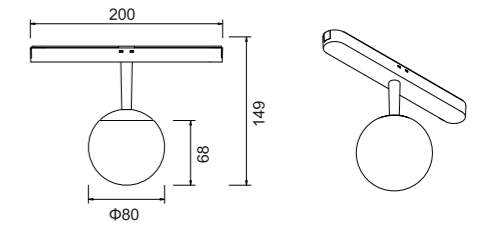

Dimensions (mm)

L200xΦ80xH149mm (12W)