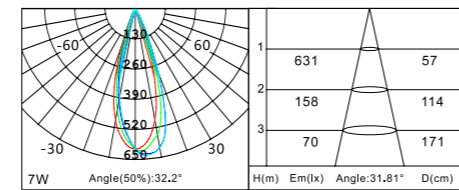

Dimensions (mm)

Accessories

R-21S60 R-21S150 R-21P2007PE

R-21P2007 R-21P2007SW-60 R-21C-LA198-SN Optical
可选配件

Cord colours:

- Hermes Orange Customizable
- Black Customizable

Photometric

7W 36° 3000K