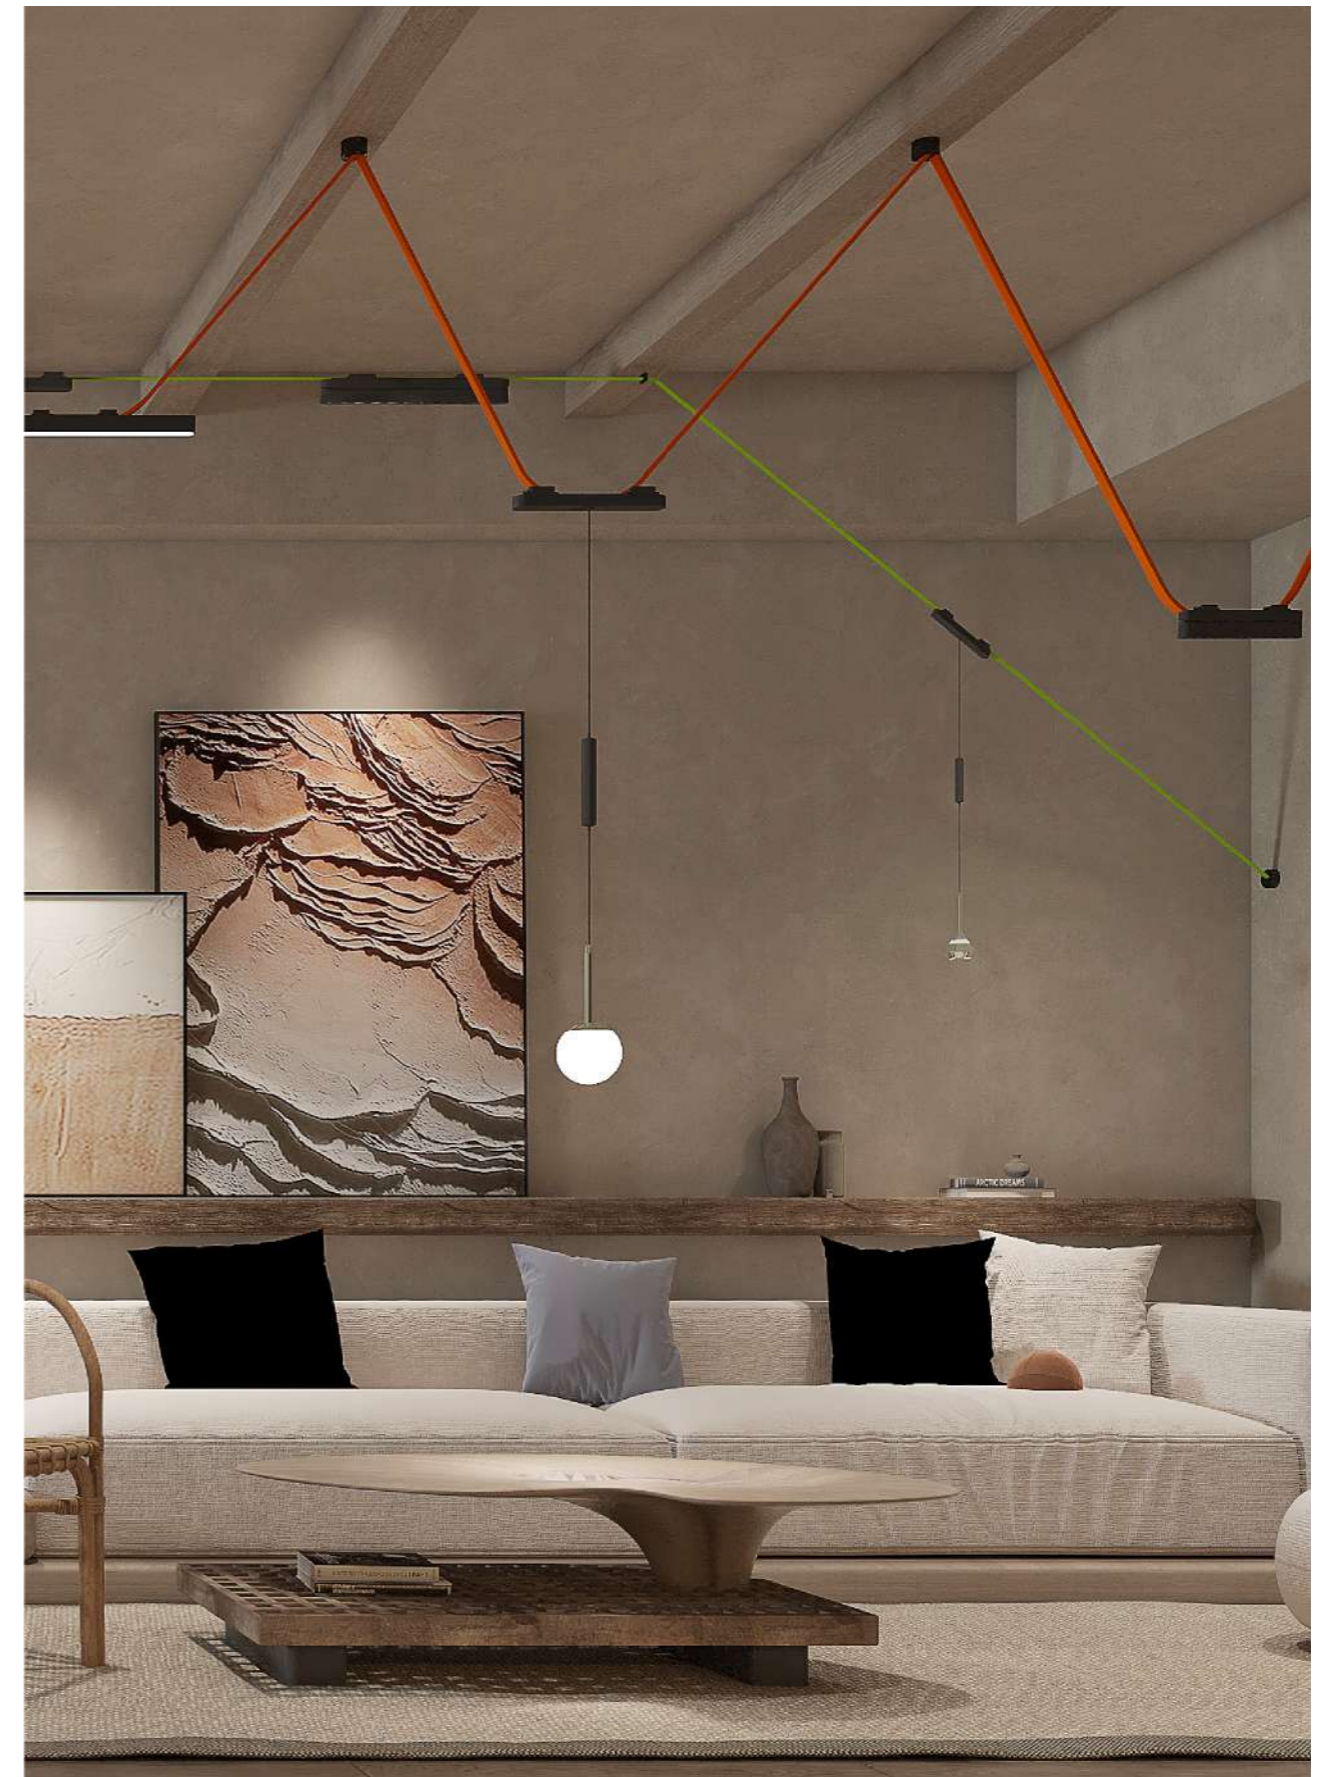

Photometric

7W 36° 4000K

For more product details, please consult the sales team.

Installation

Clip & Play

Fast connection

Each belt accommodates multiple luminaires with simple clip and play function for ease installation and connection. Each belt can be cut as needed and it offers adjustments in tension from taut to relaxed.