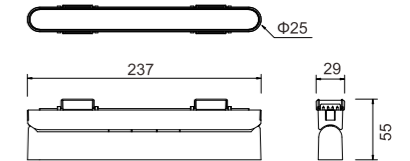

Dimensions (mm)

L237xW29xH41mm R-21D80112 (12W)
 L472xW27.5xH45mm R-21D80124ET (18W)
 L705xW27.5xH45mm R-21D80136ET (22W)
 L937xW27.5xH45mm R-21D80148ET (26W)
 L1170xW27.5xH45mm R-21D80160ET (26W/30W)

Accessories