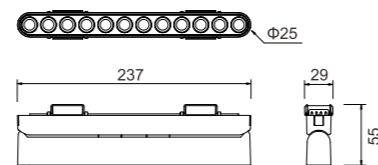

Dimensions (mm)

L237xW29xH55mm (12W)