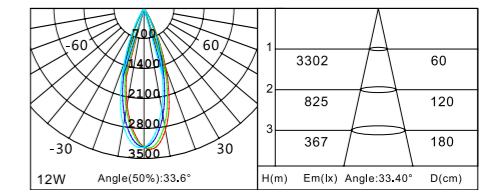

Photometric

12W 36° 4000K

For more product details, please consult the sales team.