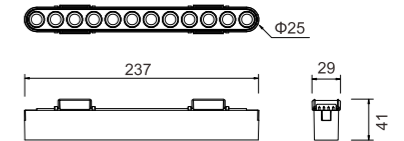

Dimensions (mm)

L237xW29xH41mm R-22D80612 (12W)
L472xW27.5xH45mm R-22D80624ET (18W)
L705xW27.5xH45mm R-22D80636ET (22W)
L937xW27.5xH45mm R-22D80648ET (26W)
L1170xW27.5xH45mm R-22D80660ET (26W/30W)