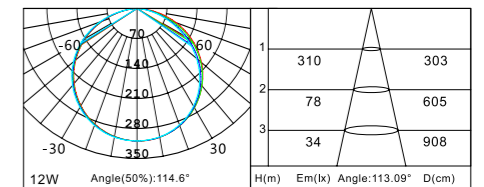

R-21S60 R-21S150 R-21P2007PE

R-21P2007 R-21P2007SW-60 R-21C-LA198-SN

Cord colours:

- Hermes Orange Customizable
- Black

Photometric

12W 110° 4000K

R-21A80312

CITIZEN