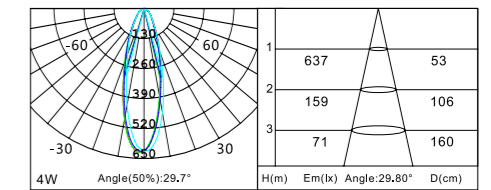

For more product details, please consult the sales team.

Photometric

7W 36° 3000K

Photometric

4W 30° 3000K

R-22D82206-12

CITIZEN

W B GL