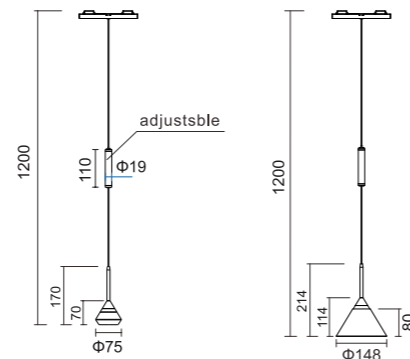

Dimensions (mm)