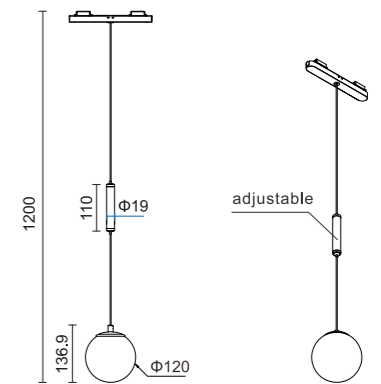

Dimensions (mm)

Φ120*136.9mm R-22P82206-12
Φ150*168.7mm R-22P82206-15
Φ200*200.8mm R-22P82206-20

Technical Details

Light Source	COB
Colour Temperature	2700K/3000K/4000K/5000K/6000K, 2700K-6500K
CRI	Ra≥90
Colour Bin	SDCM≥3
IP Rating	IP 20
Lifetime	>30,000h
Driver Options	DALI, ON/OFF, 0/1-10V, Wireless, Zigbee, Bluetooth, Tuya, WiFi