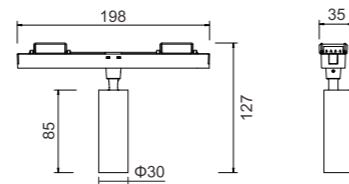

Dimensions (mm)

L198xΦ30xH127mm R-21T81105 (5W)
L198xΦ38xH146mm R-21T81112 (10W)
L198xΦ53xH172mm R-21T81120 (18W)