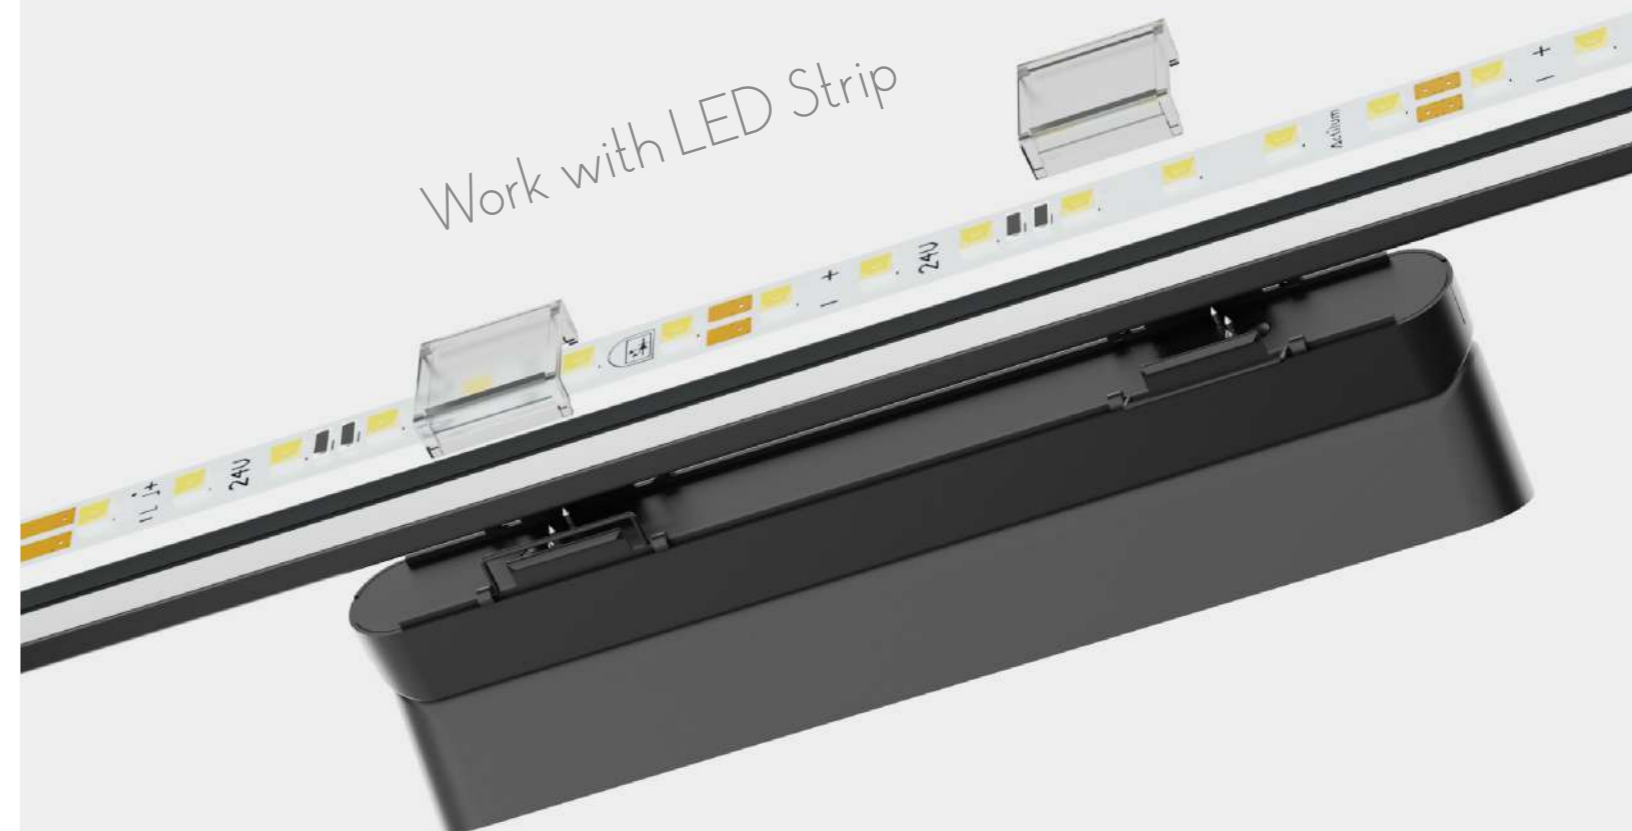

For more product details, please consult the sales team.

Installation

Clip & Play

Multi-direction

Flexible installation and connection with adjustable angles. Each line can be cut as needed and light modules easy to replace. It can be fit with LED strip on the back to enhance the atmosphere.

MODELER• SMART SYSTEM

DEBUT SHOW

Firmness and gentleness
Free your mind with light

modeler