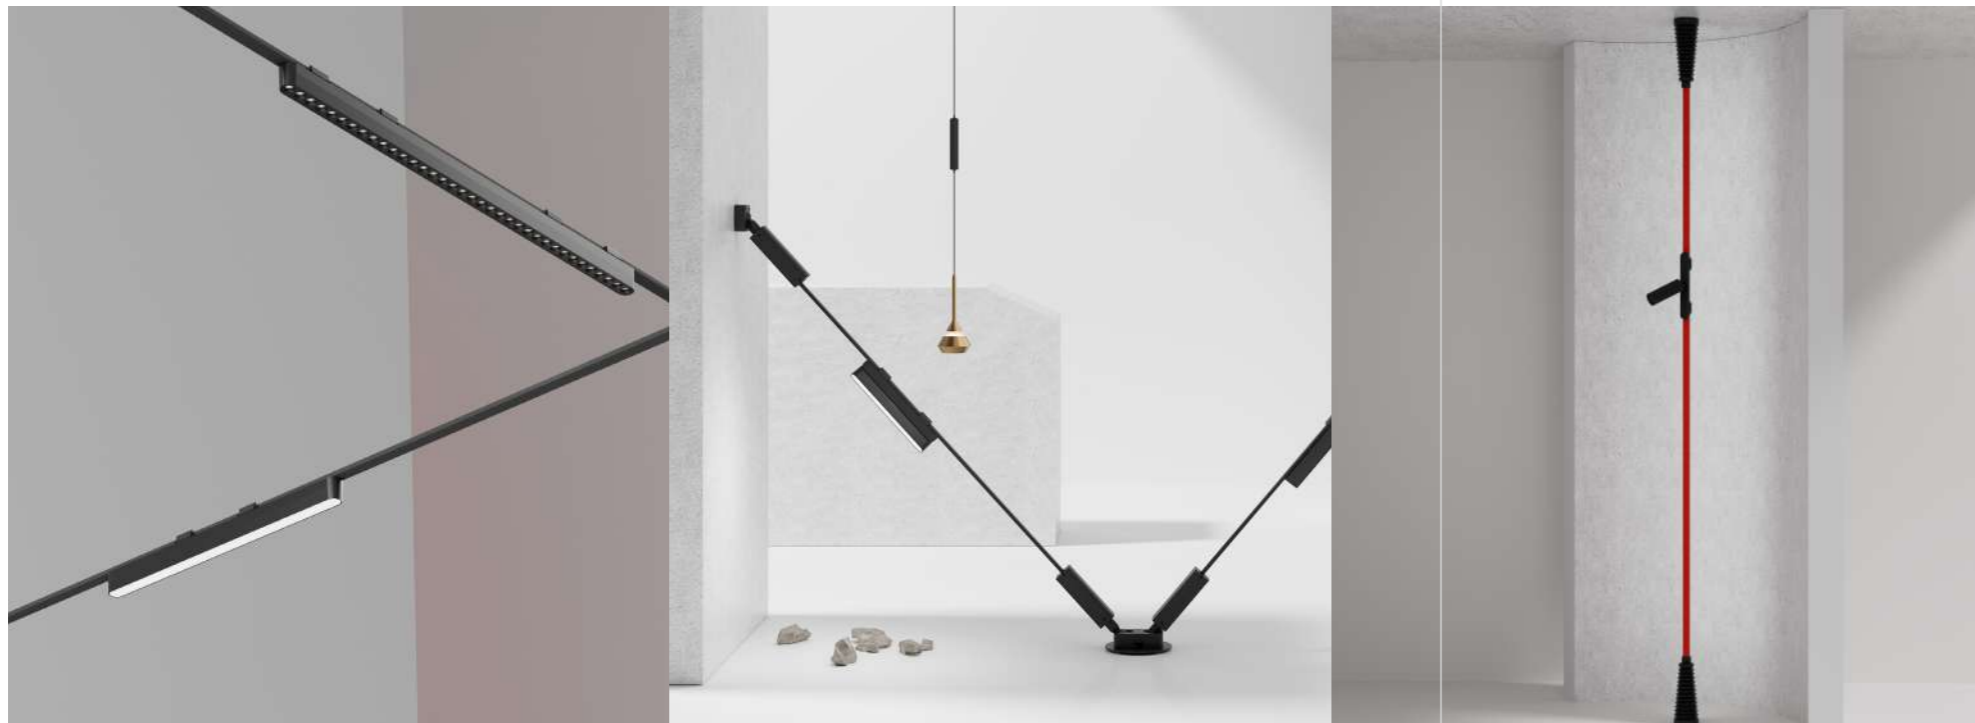

Softlink

Flexibility Pendants

Modeler Softlink modules provide various combinations for illuminating a space.