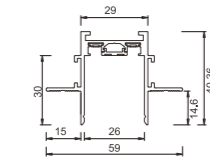

R-25R5940-4

4-wire suspension track