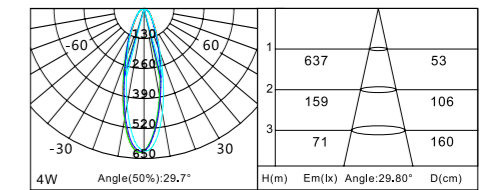

Photometric

4W 30° 3000K

For more product details, please consult the sales team.