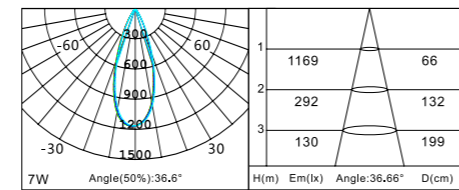

Dimensions (mm)

Accessories

R-21S60 R-21S150 R-21P2007PE

R-21P2007 R-21P2007SW-60 R-21C-LA198-SN

Cord colours:

- Hermes Orange Customizable
- Black

Photometric

7W 36° 4000K