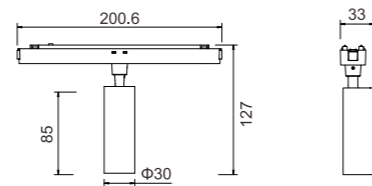

Dimensions (mm)

L200.6xΦ30xH127mm R-25T81105 (5W)
L200.6xΦ38xH146mm R-25T81112 (10W)
L200.6xΦ53xH172mm R-25T81120 (18W)