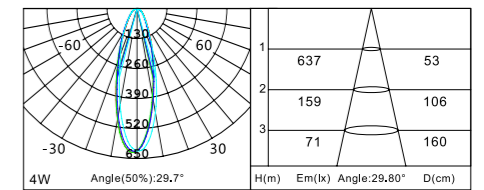

For more product details, please consult the sales team.

Photometric

4W 30° 3000K

R-22A80112

CITIZEN

W B GL

General Informarion

Optics	110°
System Power (Watt)	12W
Lumen(lm)	80 lm/W
Driver Parameters	DC48V