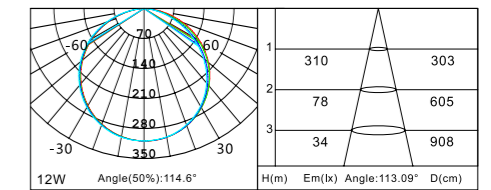

Dimensions (mm)

L240xW25xH35mm (12W)

Accessories

R-25R5506-2 二线轨道 2-wire track
R-25R5506-4 四线轨道 4-wire track

R-25C2-IC R-25C2-L90 R-25C4-CC

Photometric

12W 110° 4000K

For more product details, please consult the sales team.