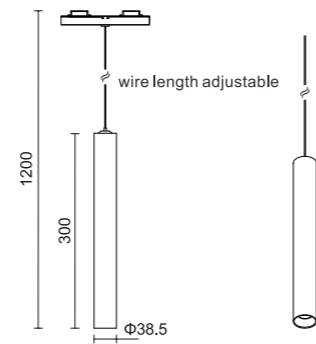

Dimensions (mm)