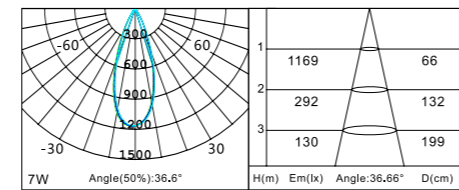

Photometric

7W 36° 4000K

For more product details, please consult the sales team.