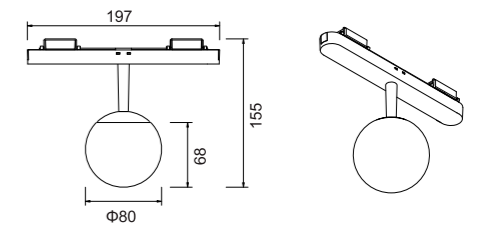

Dimensions (mm)