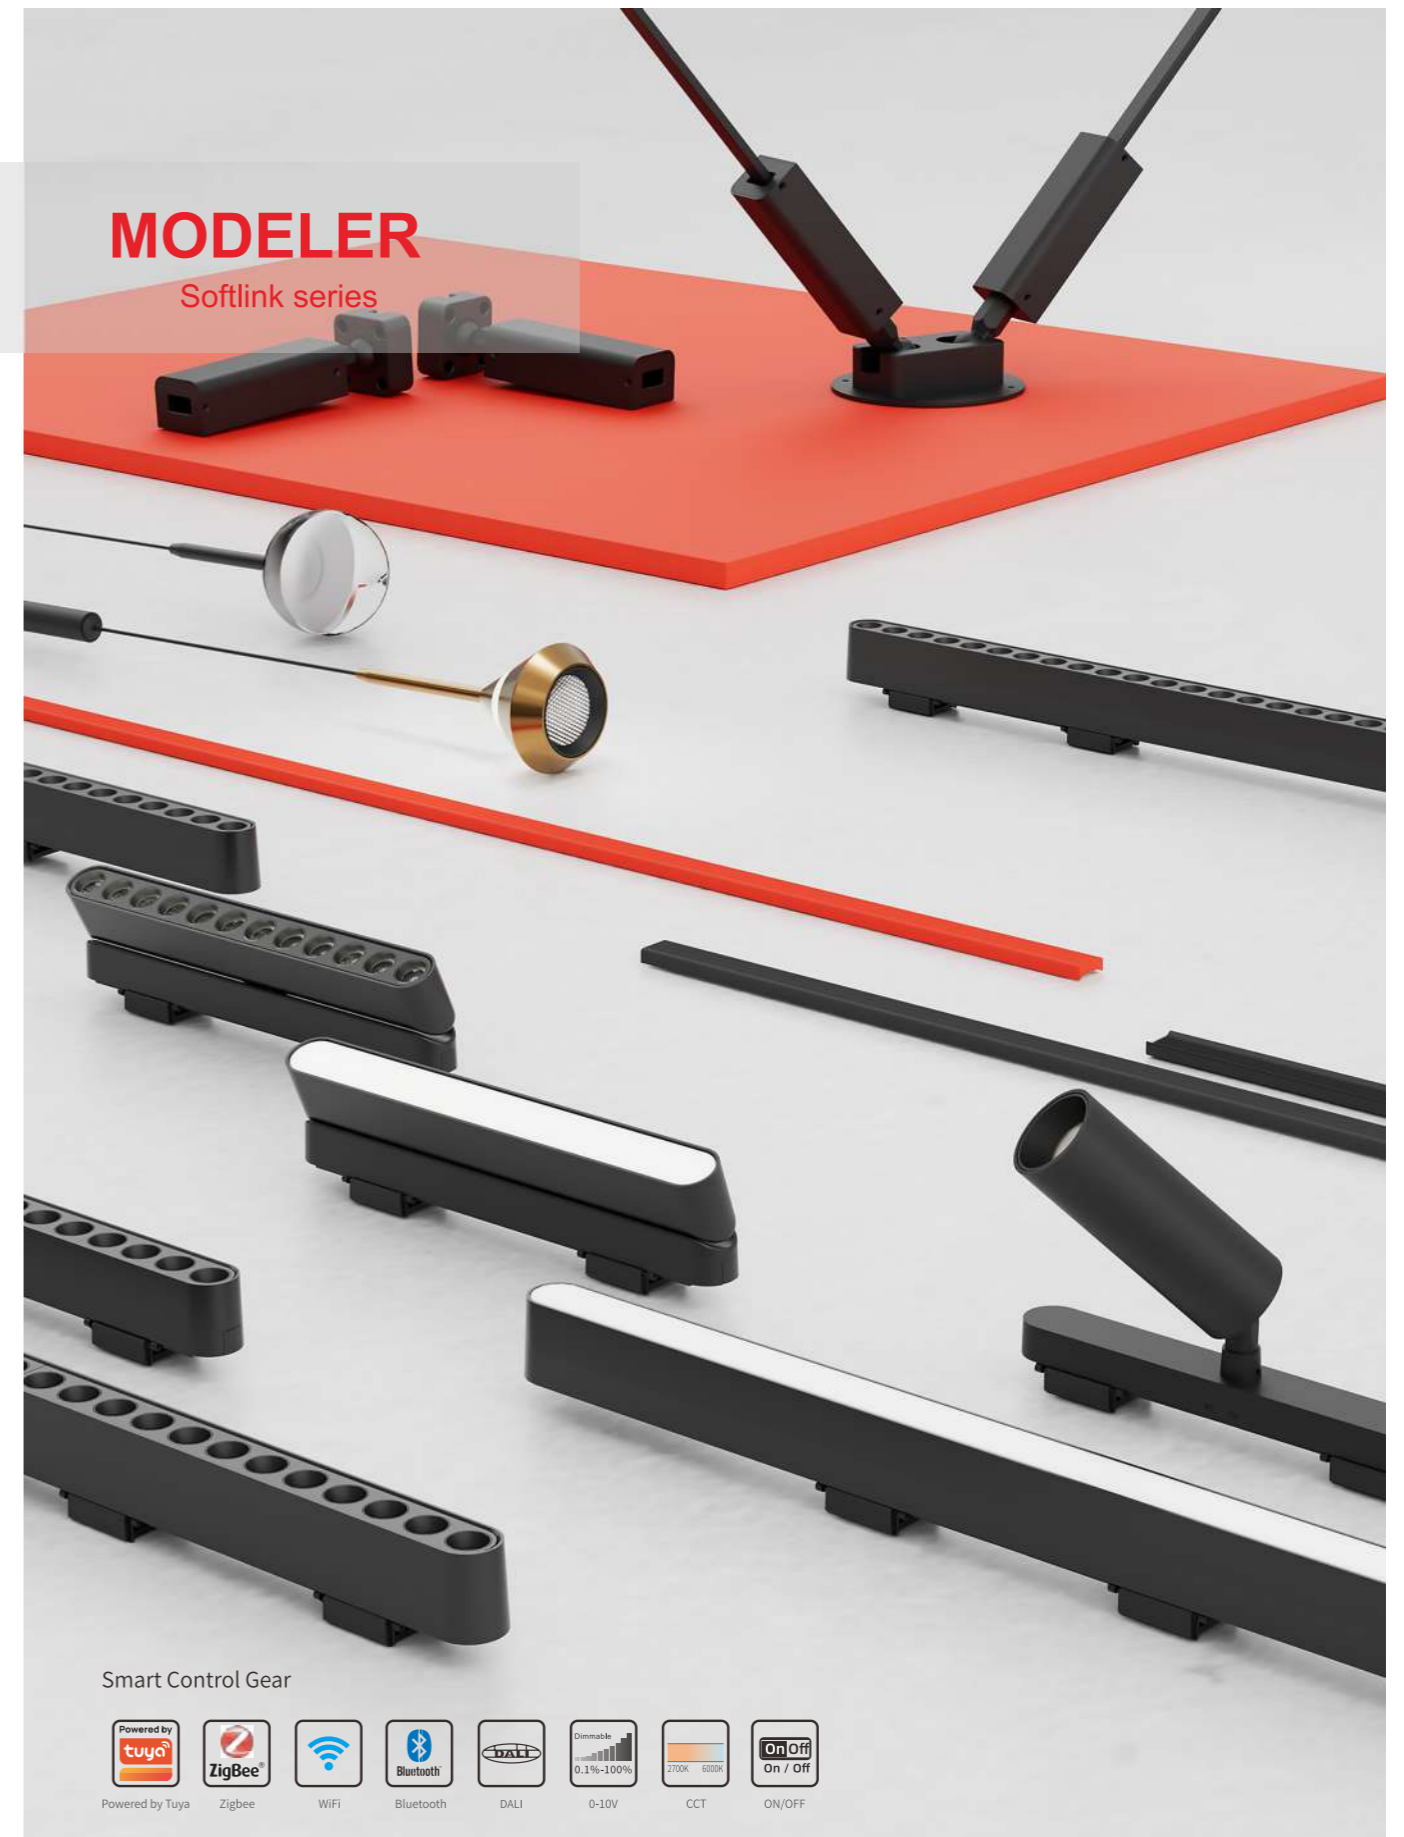

阿拉丁 ALIGHTING
神灯奖 AWARD

The Best Product of The 11th Alighting Award

Softlink

Firmness and gentleness
Free your mind with light

Firmness and gentleness
Free your mind with light

TECH LIGHTING
EXPERIENCE LED

MODELER

Softlink series

Smart Control Gear