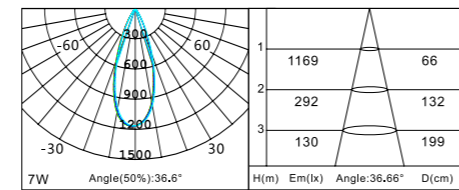

Photometric

7W 36° 4000K