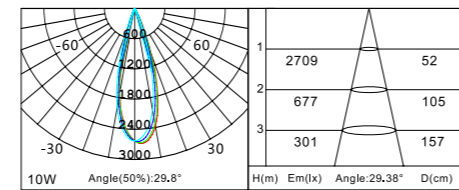

Photometric

10W 24° 3000K

R-25D82205

CITIZEN

W B GL

General Informarion

Optics	30°
System Power (Watt)	4W
Lumen(lm)	83 lm/w
Driver Parameters	DC48V

Technical Details