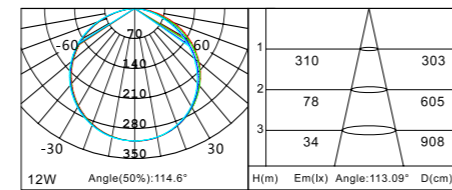

Dimensions (mm)

L240xW25xH55mm (12W)

Accessories

R-25R5506-2 二线轨道 2-wire track
R-25R5506-4 四线轨道 4-wire track

R-25C2-IC R-25C2-L90 R-25C4-CC

Photometric

12W 110° 4000K

R-25D80012