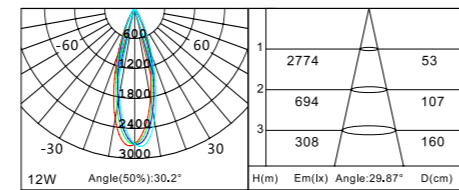

Photometric

12W 36° 4000K