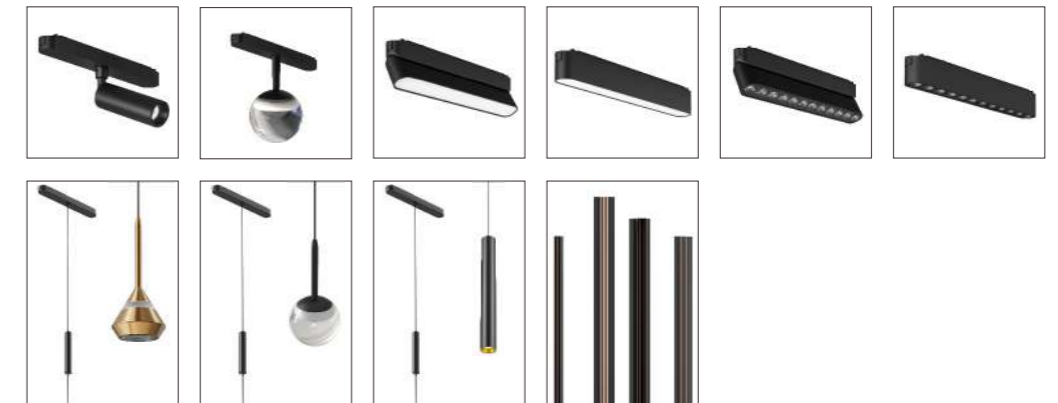

MODELER - Arris series

P029-046