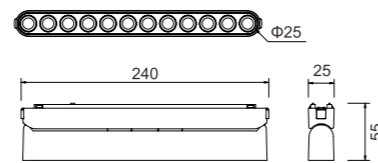

Dimensions (mm)

L240xW25xH55mm (12W)