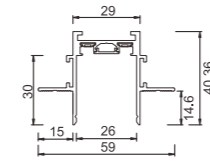

ACCESSORIES SPECIFICATIONS

2-WIRE TRACKS

unit: mm

R-25R5506-2

2-wire suspension track
Plaster

R-25R5940-2

2-wire suspension track

R-25S2506-2