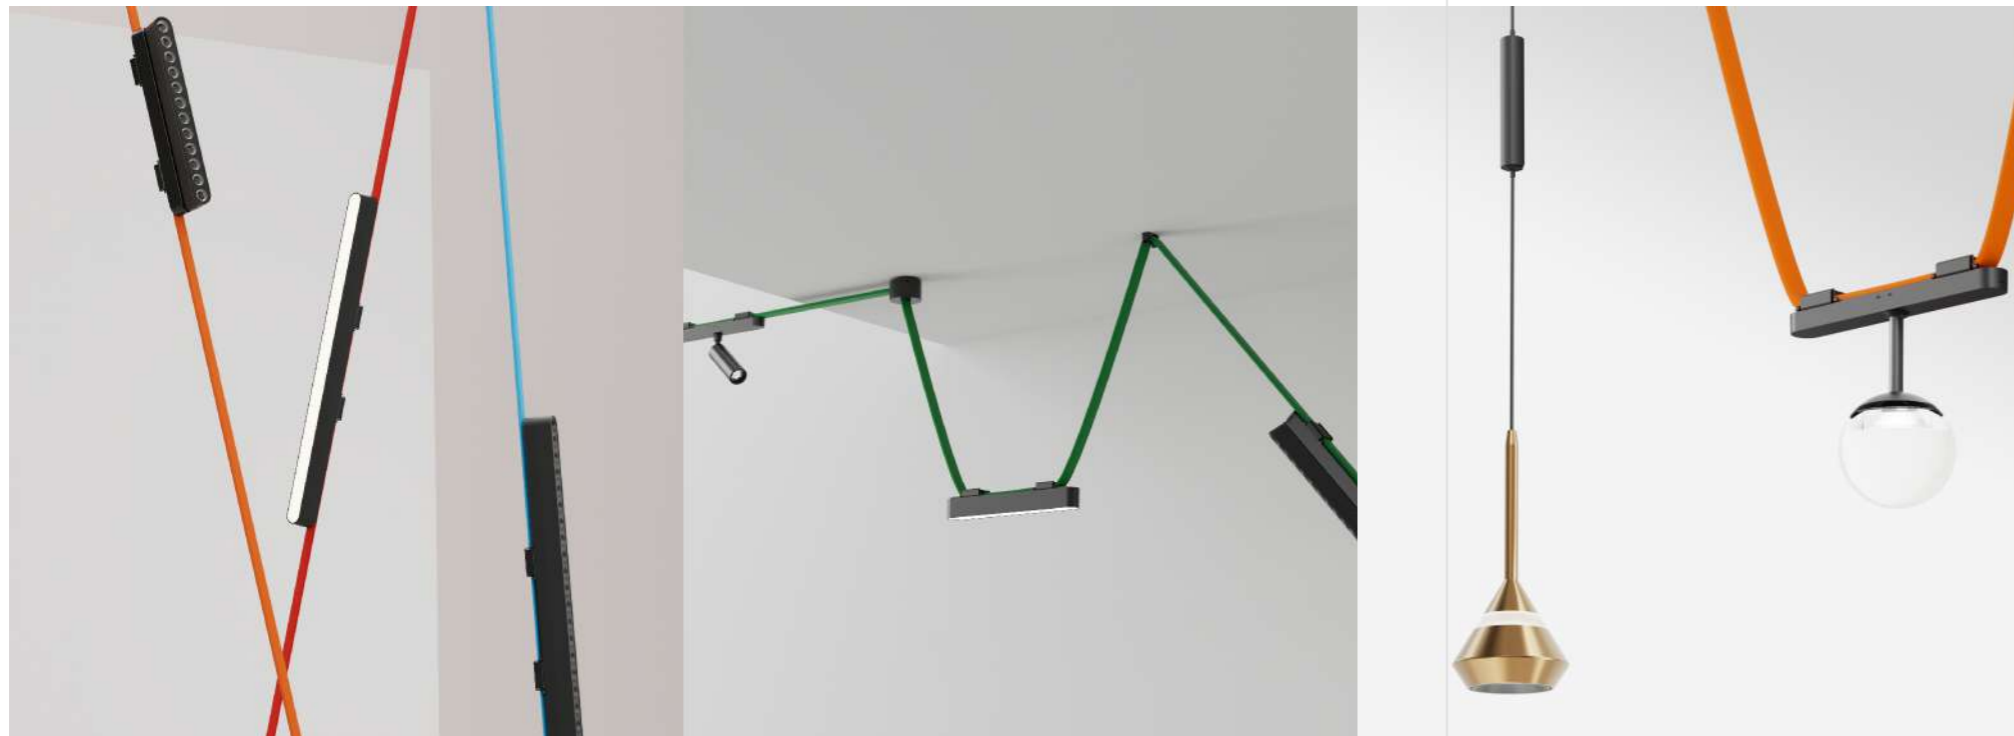

Flex

Floating Pendants

Modeler Flex modules provide various styles for illuminating a space. Suspended overhead in soft or taut, their graphic presence creates distinctive ambiances.