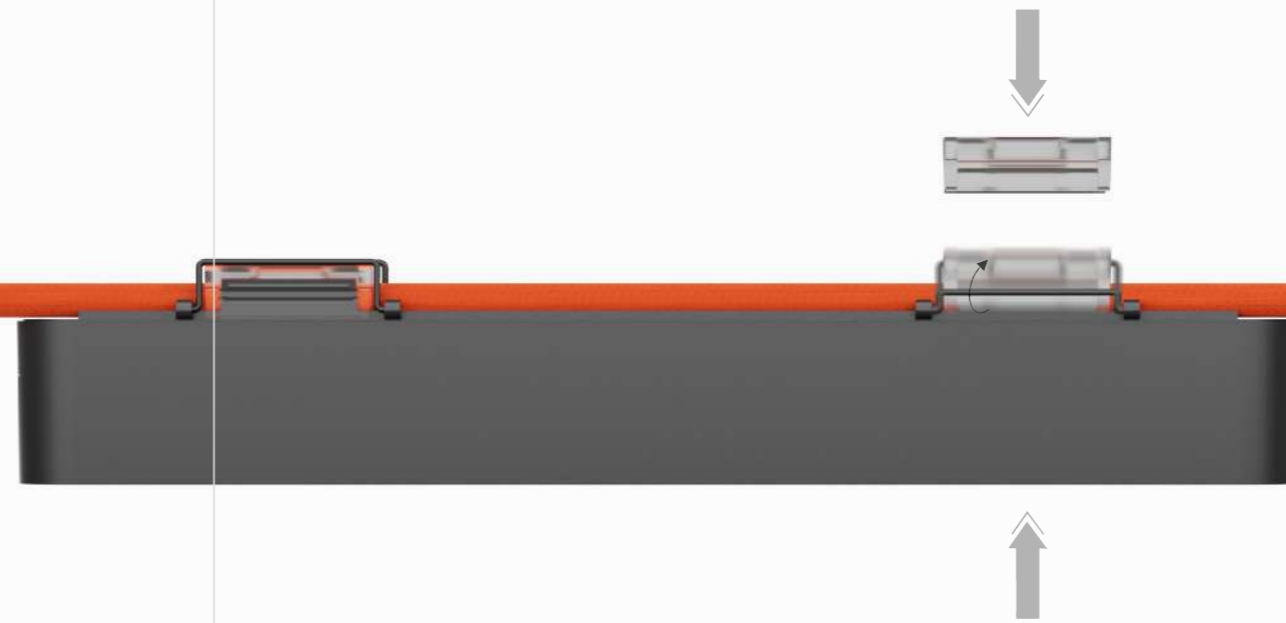

Photometric

7W 36° 4000K

For more product details, please consult the sales team.

Installation

Clip & Play

Fast connection

Each belt accommodates multiple luminaires with simple clip and play function for ease installation and connection. Each belt can be cut as needed and it offers adjustments in tension from taut to relaxed.