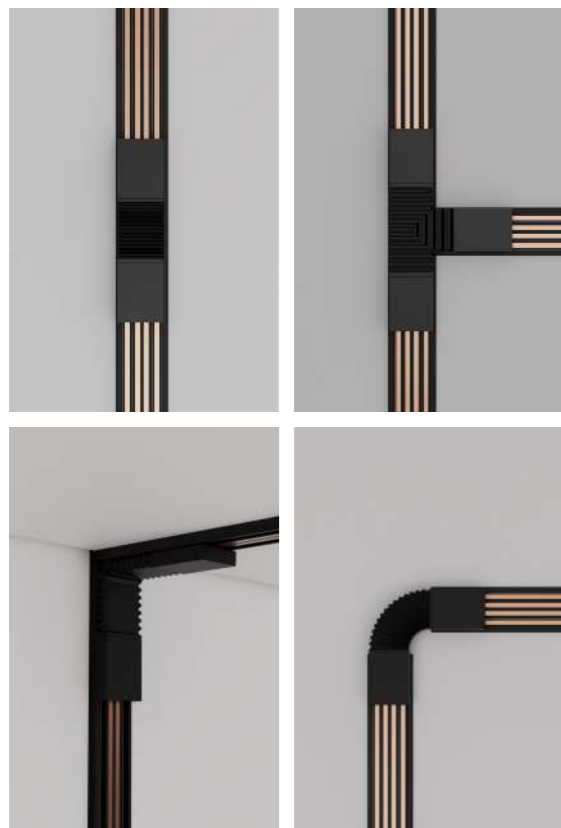

R-25C4-CC

Photometric

7W 36° 4000K

Click & Play

Ways of connection

To meet with various installing situations, this tracking system configured with different ways of connector. It can be placed as needed and it offers more simple method for lighting design.