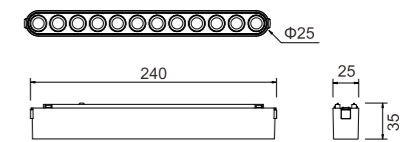

Dimensions (mm)

L240xW25xH35mm (12W)