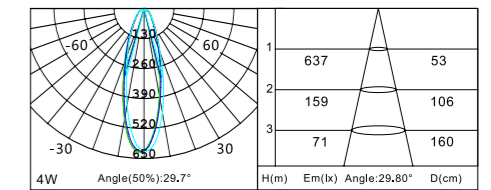

Photometric

4W 30° 3000K