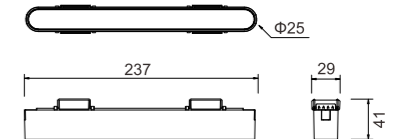

Dimensions (mm)

L237xW29xH55mm (12W)

Accessories

R-22P2006IM R-22P2006-90 R-22P2006-180 R-22P2006-90L R-22P2006PE

Optional colours: W B GL B+GL

R-22P2006 R-22C-LA198-SN R-21P2007SW-60

Cord colours:

- Hermes Orange
- Green
- White
- Red
- Black
- Customizable

Dimensions (mm)

L237xW29xH41mm R-22D80012 (12W)
 L472xW27.5xH45mm R-22D80024ET (18W)
 L705xW27.5xH45mm R-22D80036ET (22W)
 L937xW27.5xH45mm R-22D80048ET (26W)
 L1170xW27.5xH45mm R-22D80060ET (26W/30W)

Accessories