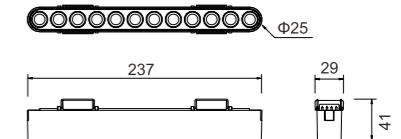

Dimensions (mm)

L237xW29xH41mm R-21D80612 (12W)
 L472xW27.5xH45mm R-21D80624ET (18W)
 L705xW27.5xH45mm R-21D80636ET (22W)
 L937xW27.5xH45mm R-21D80648ET (26W)
 L1170xW27.5xH45mm R-21D80660ET (26W/30W)

Accessories