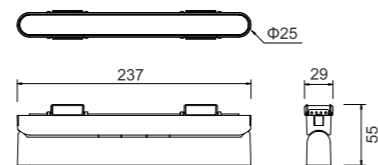

Dimensions (mm)

L237xW29xH55mm (12W)