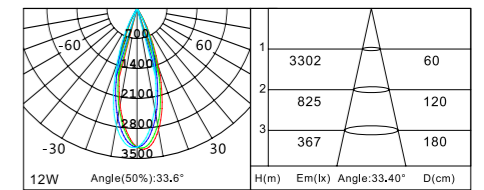

R-21S60 R-21S150 R-21P2007PE

R-21P2007 R-21P2007SW-60 R-21C-LA198-SN

Cord colours:

- Hermes Orange Customizable
- Black

Photometric

12W 36° 4000K

R-21P82507

bridgelux LUMINUS CREE