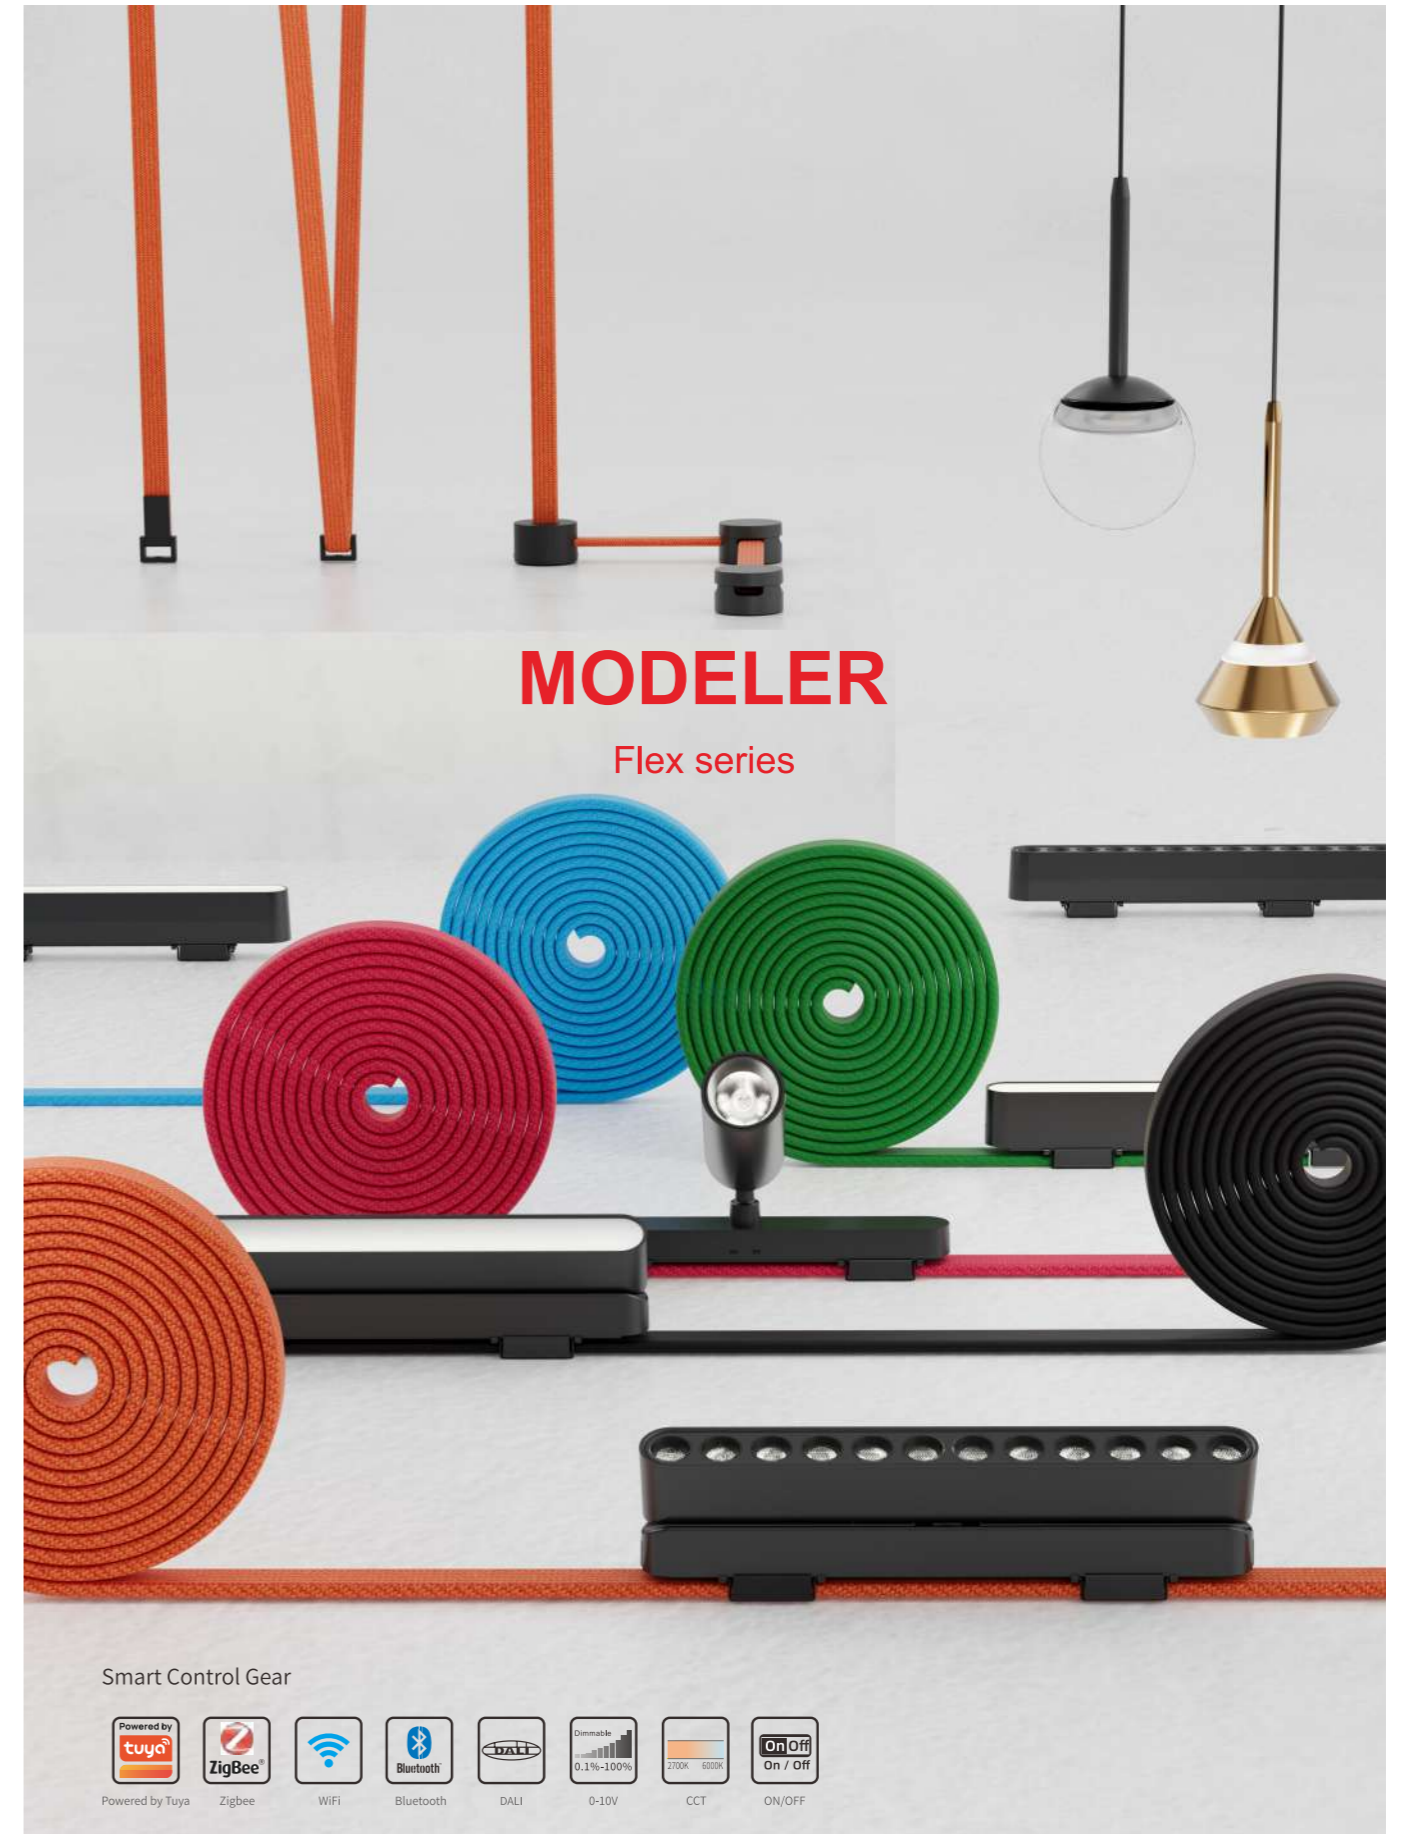

MODELER

Flex series

Smart Control Gear

Flex

Optional Colours

- Pink
- Hermes Orange
- Red
- Blue
- Green
- Black

- Maximum 20 meters length per electrical connection point.
- Dali compatible with 4wires.

Flex