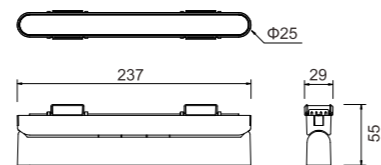

Dimensions (mm)

L237xW29xH55mm (12W)